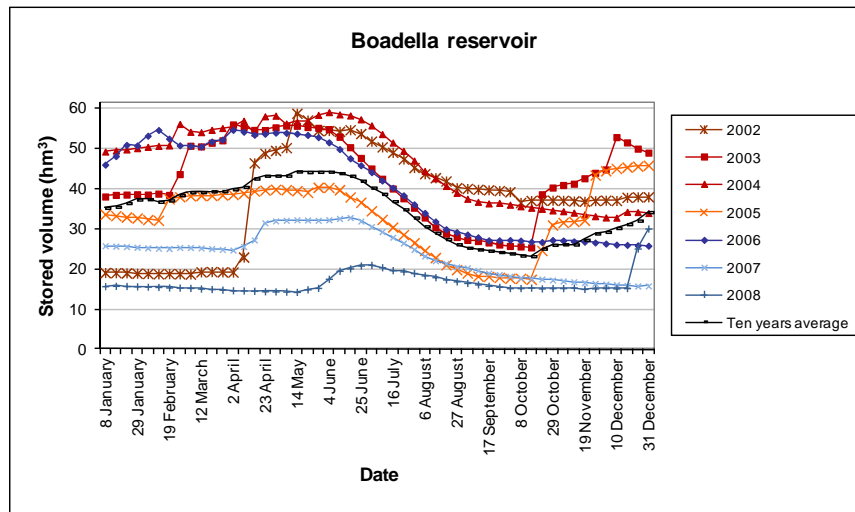

Grumets Landsat-8 Launch party