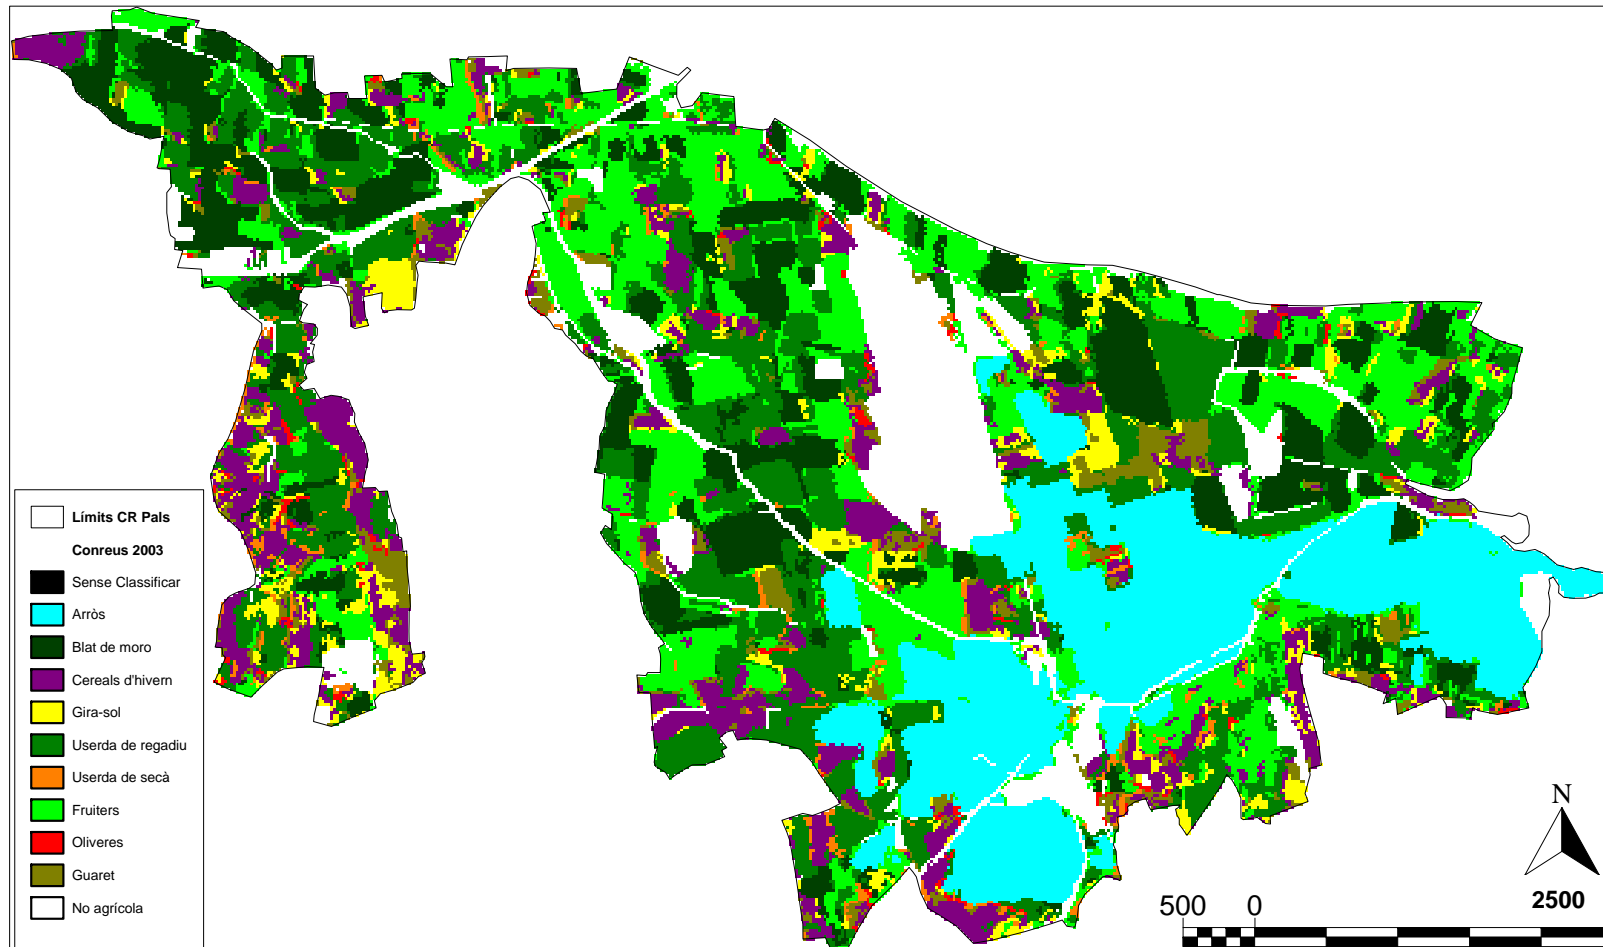

Grumets Landsat-8 Launch party